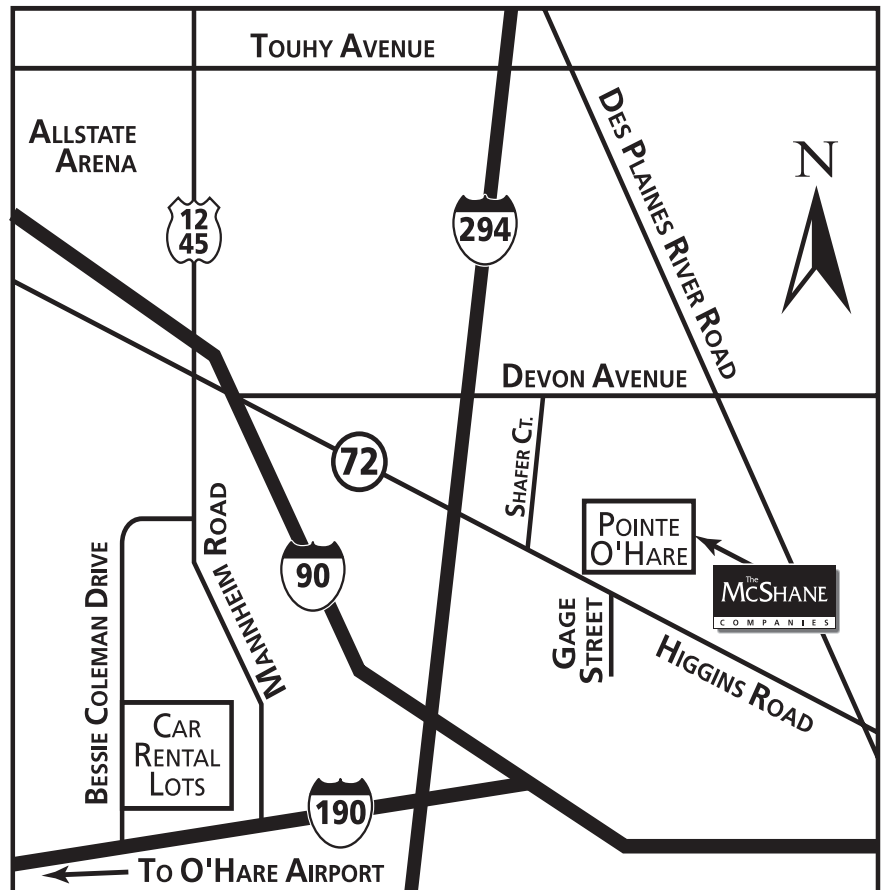

FROM CHICAGO

Take the Kennedy to I-90 (O'Hare). Exit River Road North. Proceed one block to Higgins Road. Turn left. Turn right at the light at Gage Street - into the Pointe O'Hare complex. McShane is located on the second floor.

FROM O'HARE TERMINALS

Take I-90 East to Chicago. Exit River Road North. Proceed one block to Higgins Road. Turn left. Turn right at the light at Gage Street - into the Pointe O'Hare complex. McShane is located on the second floor.

FROM O'HARE CAR RENTAL LOTS

Take Bessie Coleman Drive north. Turn left at the light at Mannheim Road. Proceed one block to Higgins Road. Turn right. Turn left at the light at Gage Street - into the Pointe O'Hare complex. McShane is located on the second floor.

FROM THE WEST

Take I-90 to Cumberland Avenue North. Make a left turn on Higgins Road. Turn right at the light at Gage Street (just past River Road) - into the Pointe O'Hare complex. McShane is located on the second floor.