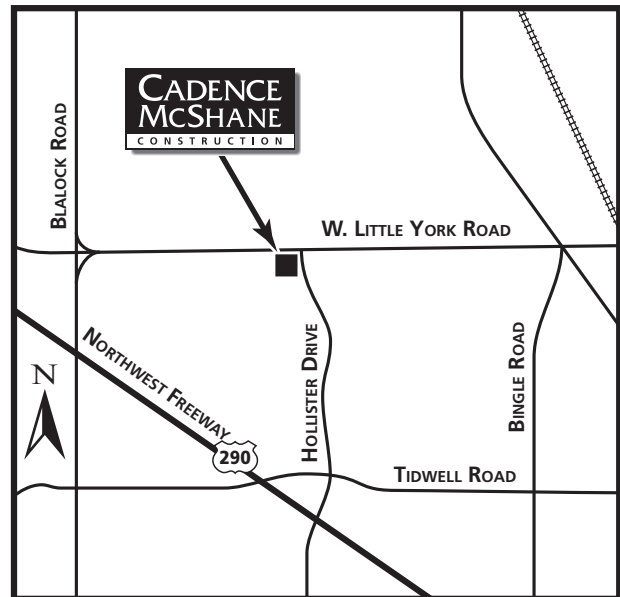

CADENCE McSHANE

MAP AND DIRECTIONS

FROM BUSH INTERCONTINENTAL AIRPORT/NORTH HOUSTON

Take John F. Kennedy Boulevard out of airport and proceed to Beltway 8. Go west on Beltway 8 and proceed to Highway 290. Go east on Highway 290 to Tidwell/Hollister Exit. Upon exiting, proceed through the intersection at Tidwell and turn left on Hollister. Proceed on Hollister to W. Little York Road.

FROM HOUSTON HOBBY AIRPORT/SOUTH HOUSTON

Exit the airport on Broadway Boulevard toward I-45. Turn left onto I-45 and proceed north to I-610. Go west on I-610 to Highway 290. Proceed on Highway 290 to Hollister/Tidwell exit. Turn right on Hollister and proceed to W. Little York Road.

FROM SUGAR LAND/SOUTH HIGHWAY 59

Take Highway 59 North to Beltway 8. Take Beltway 8 north to Highway 290. Go east to Tidwell/Hollister exit. Upon exiting, proceed through the intersection at Tidwell and turn left on Hollister. Proceed on Hollister to W. Little York Road.

FROM THE EAST

Take I-10 West to I-610. Take I-610 north to Highway 290. Go west on Highway 290 to Hollister/Tidwell exit. Turn right on Hollister and proceed to W. Little York Road.

FROM THE NORTH WEST

Take Highway 290 east to Tidwell/Hollister exit. Upon exiting proceed through the intersection at Tidwell and turn left on Hollister. Proceed on Hollister to W. Little York Road.